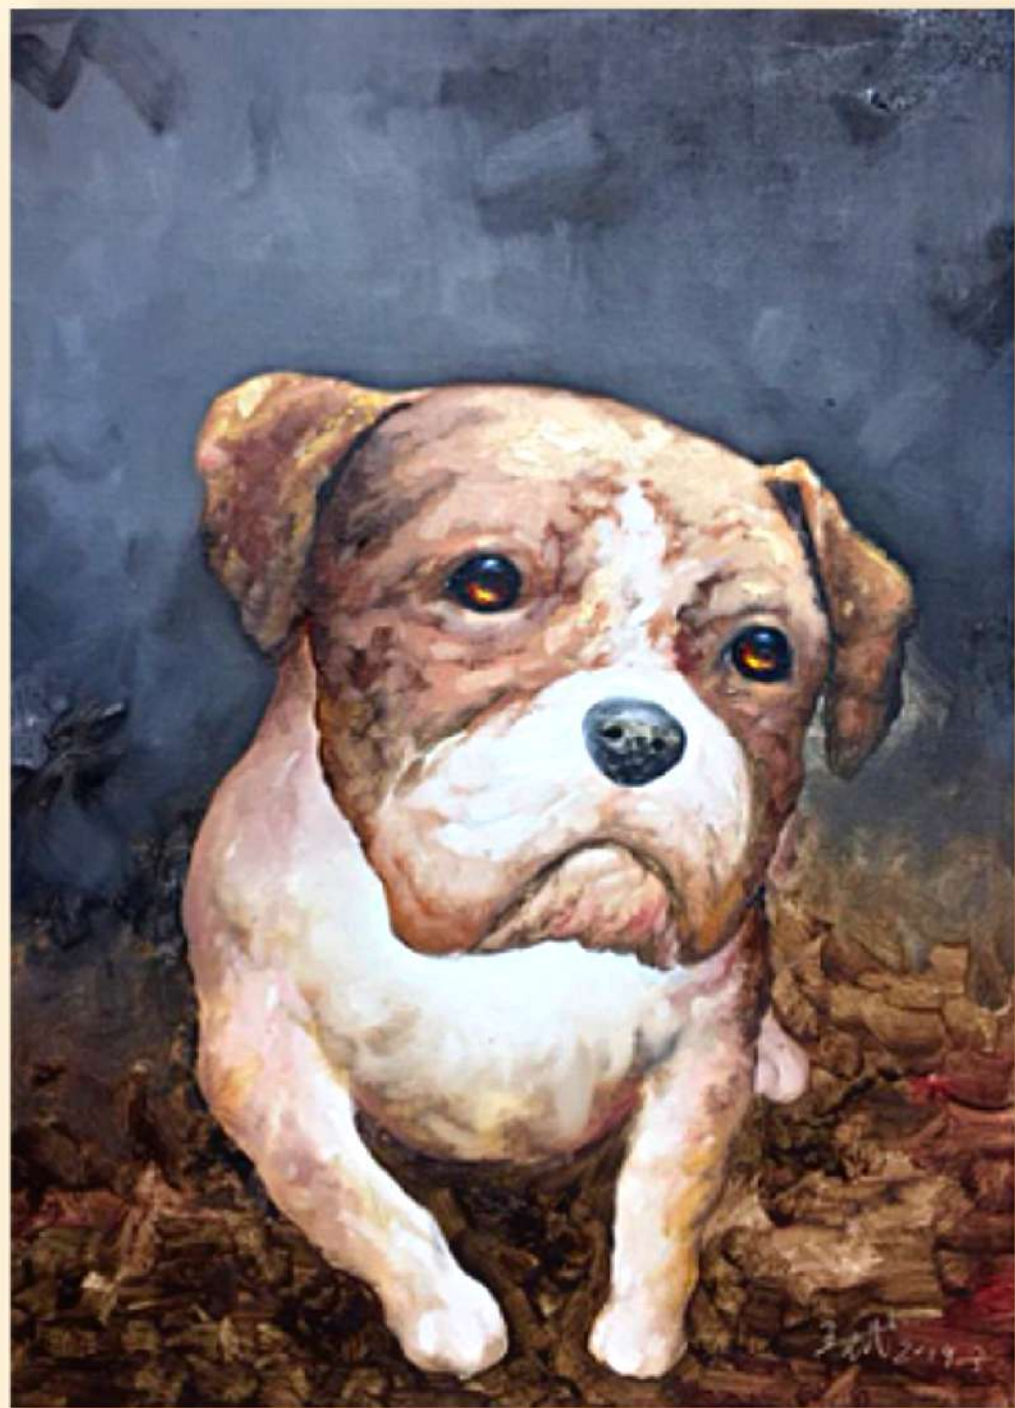

Look At Each Other Without Ideas

大眼瞪小眼

40 x 30 cm

Mixed media on canvas

General Guan Yu II

關羽將領 II

139 x 79 cm

Mixed media on canvas